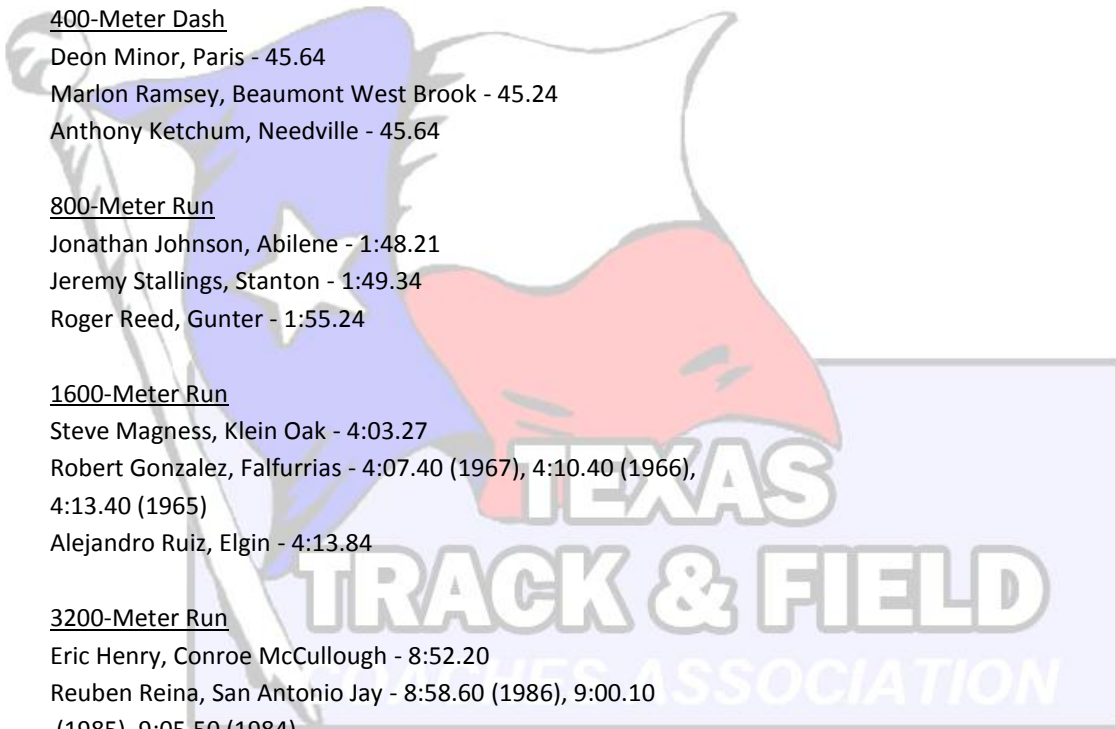

UIL All-Century Teams

BOYS

100-Meter Dash

Henry Neal, Greenville - 10.14
Toya Jones, Refugio - 10.40
Brendan Christian, Austin Reagan - 10.15

200-Meter Dash

Roy Martin, Dallas Roosevelt - 20.24
Toya Jones, Refugio - 21.04
Brendan Christian, Austin Reagan - 20.32

400-Meter Dash

Deon Minor, Paris - 45.64
Marlon Ramsey, Beaumont West Brook - 45.24
Anthony Ketchum, Needville - 45.64

800-Meter Run

Jonathan Johnson, Abilene - 1:48.21
Jeremy Stallings, Stanton - 1:49.34
Roger Reed, Gunter - 1:55.24

1600-Meter Run

Steve Magness, Klein Oak - 4:03.27
Robert Gonzalez, Falfurrias - 4:07.40 (1967), 4:10.40 (1966),
4:13.40 (1965)
Alejandro Ruiz, Elgin - 4:13.84

3200-Meter Run

Eric Henry, Conroe McCullough - 8:52.20
Reuben Reina, San Antonio Jay - 8:58.60 (1986), 9:00.10
(1985), 9:05.50 (1984)
Carlos Quinones, Kerrville Tivy - 9:10.30

110-Meter Hurdles

Dennis Brantley, Houston Worthing - 13.34
Brandon Tucker, Lewisville - 13.44
Robert Griffin, Copperas Cove - 13.55

300-Meter Intermediate Hurdles

Robert Griffin, Copperas Cove - 35.33
Kerron Clement, La Porte - 35.47
Barry Johnson, Amherst - 37.44