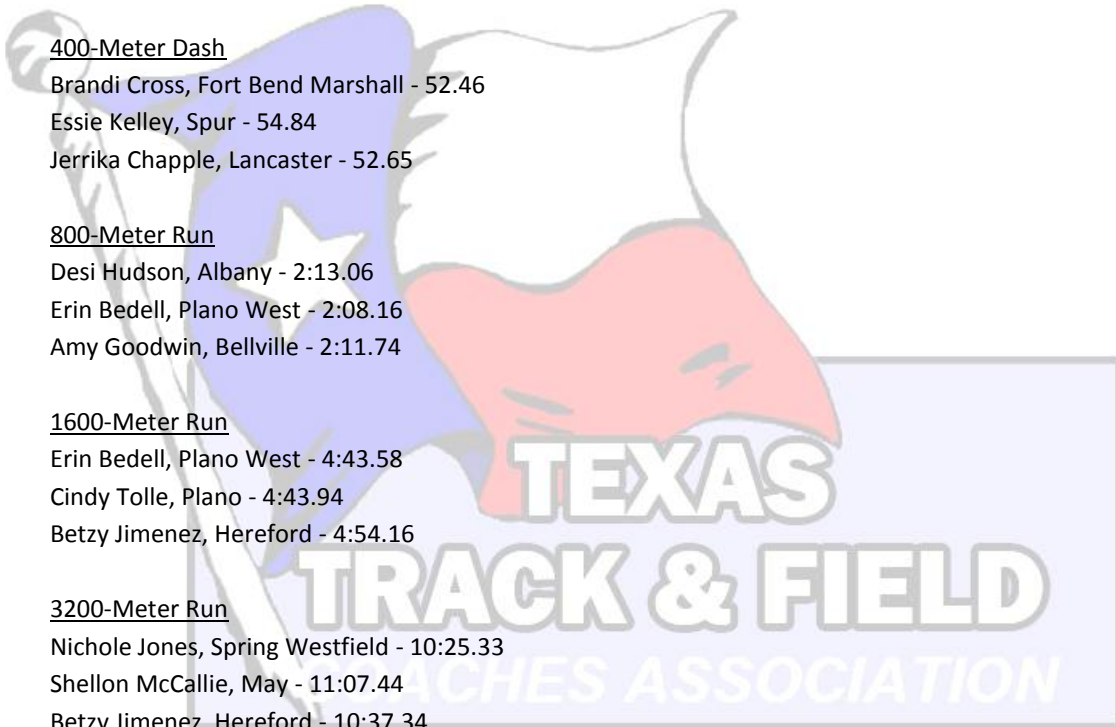

GIRLS

100-Meter Dash

Victoria Jordan, Fort Worth Dunbar - 11.16 and Tiffany Green,
Hamlin - 11.62 (tie)
Tiffany Townsend, Killeen - 11.21
Kim McGruder, Galena Park North Shore - 11.64

200-Meter Dash

Tiffany Townsend, Killeen - 22.84
Cynthia Titus, Hamlin - 23.44
Nanceen Perry, Fairfield - 23.49

400-Meter Dash

Brandi Cross, Fort Bend Marshall - 52.46
Essie Kelley, Spur - 54.84
Jerrika Chapple, Lancaster - 52.65

800-Meter Run

Desi Hudson, Albany - 2:13.06
Erin Bedell, Plano West - 2:08.16
Amy Goodwin, Bellville - 2:11.74

1600-Meter Run

Erin Bedell, Plano West - 4:43.58
Cindy Tolle, Plano - 4:43.94
Betzy Jimenez, Hereford - 4:54.16

3200-Meter Run

Nichole Jones, Spring Westfield - 10:25.33
Shellon McCallie, May - 11:07.44
Betzy Jimenez, Hereford - 10:37.34

100-Meter High Hurdles

Alandra Sherman, Houston Eisenhower - 13.25
Fallon Carter, Olney - 14.16
Cinnamon Sheffield, Dallas South Oak Cliff - 13.64

300-Meter Hurdles

Brandi Richey, Cross Plains - 43.80
Donique Flemings, Saginaw - 40.96
Chava Demart, Houston Cypress Creek - 41.01 (1998) and
41.73 (1997)