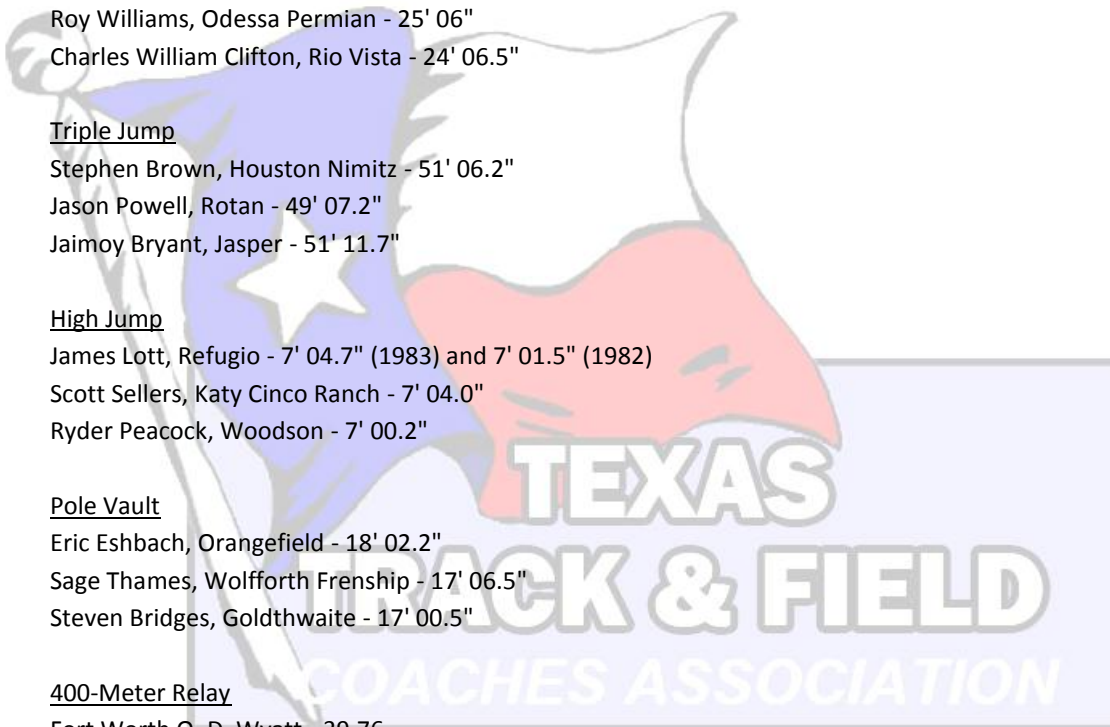

Shot Put

Michael Carter, Dallas Jefferson - 75' 09" (1979) and 71' 01.70
(1978)

Randy Matson, Pampa - 66' 10.5" (1963) and 64' 07" (1962)

Richard Inman, Belton - 62' 08.5"

Discus Throw

Roger A. Roesler, Round Rock - 208' 08"

Brian Robison, Splendora - 203' 01"

Randy Matson, Pampa - 192' 03" (1963) and 185' 09.7" (1962)

Long Jump

Marquise Goodwin, Garland Rowlett - 26' 1.5"

Roy Williams, Odessa Permian - 25' 06"

Charles William Clifton, Rio Vista - 24' 06.5"

Triple Jump

Stephen Brown, Houston Nimitz - 51' 06.2"

Jason Powell, Rotan - 49' 07.2"

Jaimoy Bryant, Jasper - 51' 11.7"

High Jump

James Lott, Refugio - 7' 04.7" (1983) and 7' 01.5" (1982)

Scott Sellers, Katy Cinco Ranch - 7' 04.0"

Ryder Peacock, Woodson - 7' 00.2"

Pole Vault

Eric Eshbach, Orangefield - 18' 02.2"

Sage Thames, Wolfforth Frenship - 17' 06.5"

Steven Bridges, Goldthwaite - 17' 00.5"

400-Meter Relay

Fort Worth O. D. Wyatt - 39.76

Giddings - 41.02

Houston Forest Brook - 39.95

800-Meter Relay

Fort Bend Hightower - 1.23.92

Austin Reagan - 1.24.95

Atlanta - 1.25.89

1600-Meter Relay

Dallas Roosevelt - 3:09.14

Panhandle - 3:17.1

Munday - 3:18.0