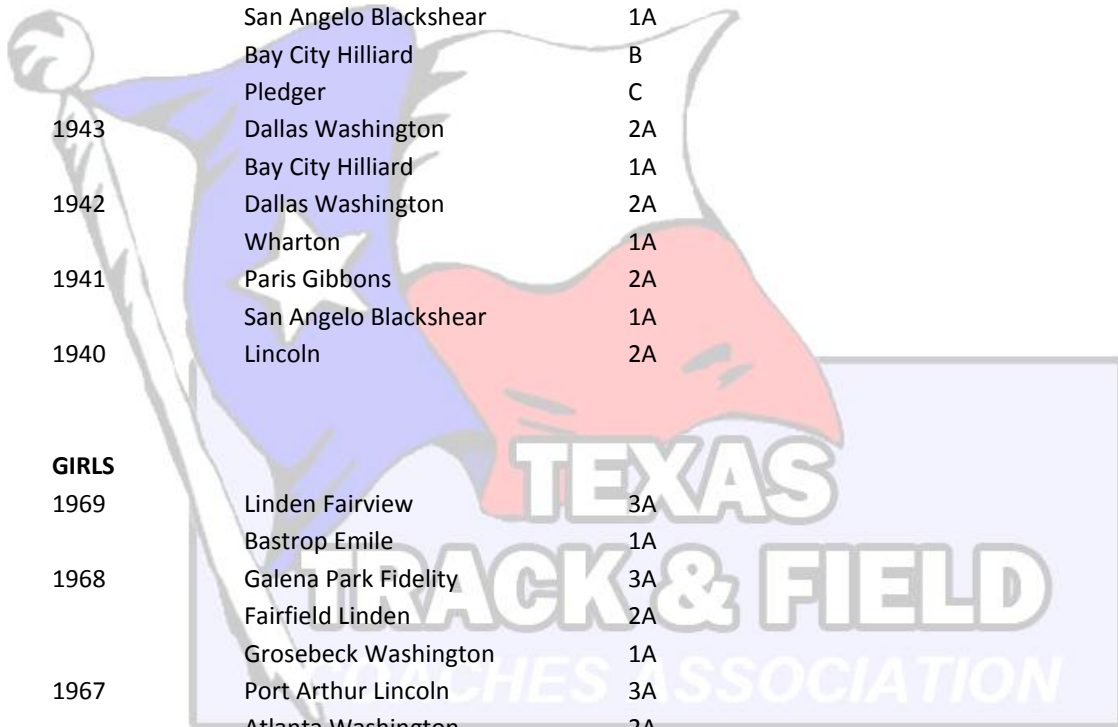

Milano	C
	Troy	D
1948	Houston Wheatley	2A
	Wharton	1A
1947	Dallas Washington	2A
	San Angelo	1A
1946	San Antonio Wheatley	2A
	Wharton	1A
1945	Houston Wheatley	2A
	Wharton	1A
	Bay City Hilliard	B
	Pledger	C
1944	Dallas Lincoln	2A
	San Angelo Blackshear	1A
	Bay City Hilliard	B
	Pledger	C
1943	Dallas Washington	2A
	Bay City Hilliard	1A
1942	Dallas Washington	2A
	Wharton	1A
1941	Paris Gibbons	2A
	San Angelo Blackshear	1A
1940	Lincoln	2A
GIRLS		
1969	Linden Fairview	3A
	Bastrop Emile	1A
1968	Galena Park Fidelity	3A
	Fairfield Linden	2A
	Grosebeck Washington	1A
1967	Port Arthur Lincoln	3A
	Atlanta Washington	2A
	Kilgore North Central	1A
	Weimar Downs	B
	Overton London Elem	C
1966	Port Arthur Lincoln	3A
	Lufkin Dunbar	2A
	Woodville Scott	1A
1965	Port Arthur Lincoln	4A
	Lufkin Dunbar	3A
	Bay City Hilliard	2A
	Palestine Greenbay	1A
	Snyder Lincoln	B
	Rosharon Oak Lane Elem	C
1964	Port Arthur Lincoln	4A